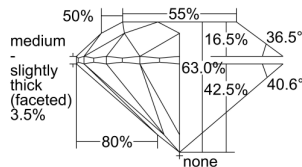

GIA®

FACSIMILE

GIA REPORT

1413598836

Verify this report at GIA.edu

GIA NATURAL DIAMOND DOSSIER®

December 14, 2021
GIA Report Number 1413598836
Shape and Cutting Style ..... Round Brilliant
Measurements ..... 5.23 - 5.26 x 3.30 mm

GRADING RESULTS

Carat Weight ..... 0.56 carat
Color Grade ..... M
Clarity Grade VS1
Cut Grade ..... Excellent

ADDITIONAL GRADING INFORMATION

Polish ..... Excellent
Symmetry ..... Excellent
Fluorescence ..... Faint
Clarity Characteristics ..... Cloud, Crystal, Needle
Inscription(s): GIA 1413598836

PROPORTIONS

Profile to actual proportions

GRADING SCALES

GIA COLOR SCALE

COLORESS	D
	E
	F
	G
	H
	I
	J
NEAR COLORESS	K
	L
FLAINT	M
	N
	O
	P
VERY FLAINT	Q
	R
	S
	T
	U
	V
	W
	X
	Y
LIGHT	Z

GIA CLARITY SCALE

VERY VERY SLIGHTLY INCLUDED	FLAWLESS
	INTERNALLY FLAWLESS
VERY SLIGHTLY INCLUDED	VVS₁
	VVS₂
SLIGHTLY INCLUDED	VS₁
	VS₂
INCLUDED	SI₁
	SI₂
	I₁
	I₂
	I₃

GIA CUT SCALE

EXCELLENT
VERY GOOD
GOOD
FAIR
POOR