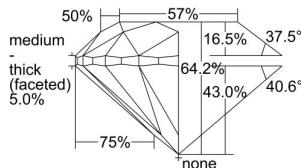

GIA®

FACSIMILE

GIA REPORT 1409715108

Verify this report at GIA.edu

GIA NATURAL DIAMOND DOSSIER®

October 09, 2021
GIA Report Number 1409715108
Shape and Cutting Style ..... Round Brilliant
Measurements ..... 5.52 - 5.57 x 3.56 mm

GRADING RESULTS

Carat Weight ..... 0.70 carat
Color Grade ..... K
Clarity Grade S11
Cut Grade ..... Very Good

ADDITIONAL GRADING INFORMATION

Polish ..... Good
Symmetry ..... Very Good
Fluorescence ..... Faint
Clarity Characteristics..... Cloud, Crystal, Indented Natural
Inscription(s): GIA 1409715108

PROPORTIONS

Profile to actual proportions

GRADING SCALES

GIA COLOR SCALE	GIA CLARITY SCALE	GIA CUT SCALE	
D	FLAWLESS	EXCELLENT	
E	INTERNALLY FLAWLESS		
F		VVS₁	VERY GOOD
G	VVS₂		
H	VS₁	GOOD	
I	VS₂		
J	S1₁	FAIR	
K	S1₂		
L	I₁	POOR	
M	I₂		
N	I₃		
O			
P			
Q			
R			
S			
T			
U			
V			
W			
X			
Y			
Z