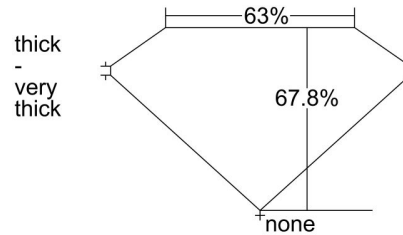

GIA NATURAL DIAMOND GRADING REPORT

September 20, 2021

GIA Report Number 1409386895

Shape and Cutting Style Emerald Cut

Measurements 7.46 x 5.40 x 3.66 mm

GRADING RESULTS

Carat Weight 1.50 carat

Color Grade D

Clarity Grade VS1

ADDITIONAL GRADING INFORMATION

Polish Excellent

Symmetry Very Good

Fluorescence None

Inscription(s): GIA 1409386895

Comments: Surface graining is not shown.

PROPORTIONS

Profile not to actual proportions

CLARITY CHARACTERISTICS

KEY TO SYMBOLS*

- Crystal △ Natural
- ∩ Feather
- Pinpoint
- ∩ Indented Natural

* Red symbols denote internal characteristics (inclusions). Green or black symbols denote external characteristics (blemishes). Diagram is an approximate representation of the diamond, and symbols shown indicate type, position, and approximate size of clarity characteristics. All clarity characteristics may not be shown. Details of finish are not shown.