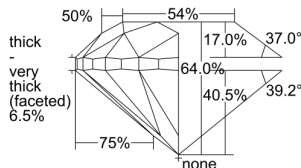

GIA®

FACSIMILE

GIA REPORT 1403583709

Verify this report at GIA.edu

GIA NATURAL DIAMOND DOSSIER®

October 25, 2021
GIA Report Number 1403583709
Shape and Cutting Style ..... Round Brilliant
Measurements ..... 4.91 - 4.93 x 3.15 mm

GRADING RESULTS

Carat Weight ..... 0.50 carat
Color Grade I
Clarity Grade VS1
Cut Grade ..... Good

ADDITIONAL GRADING INFORMATION

Polish ..... Very Good
Symmetry ..... Very Good
Fluorescence ..... Faint
Clarity Characteristics..... Indented Natural, Pinpoint
Inscription(s): GIA 1403583709

PROPORTIONS

Profile to actual proportions

GRADING SCALES

GIA COLOR SCALE	GIA CLARITY SCALE	GIA CUT SCALE	
COLOURLESS D	FLAWLESS	EXCELLENT	
E	INTERNALLY FLAWLESS		
F		VVS₁	VERY GOOD
G	VVS₂		
H	VS₁	GOOD	
I	VS₂		
J	SI₁	FAIR	
K	SI₂		
L	I₁	POOR	
M	I₂		
N	I₃		
O			
P			
Q			
R			
S			
T			
U			
V			
W			
X			
Y			
Z