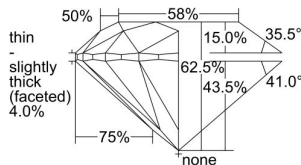

GIA®

FACSIMILE

GIA REPORT 1403266108

Verify this report at GIA.edu

GIA NATURAL DIAMOND DOSSIER®

October 07, 2021
GIA Report Number 1403266108
Shape and Cutting Style ..... Round Brilliant
Measurements ..... 4.24 - 4.26 x 2.66 mm

GRADING RESULTS

Carat Weight ..... 0.30 carat
Color Grade I
Clarity Grade VS1
Cut Grade ..... Excellent

ADDITIONAL GRADING INFORMATION

Polish ..... Excellent
Symmetry ..... Very Good
Fluorescence ..... Faint
Clarity Characteristics..... Indented Natural, Pinpoint
Inspection(s): GIA 1403266108

PROPORTIONS

GRADING SCALES

GIA COLOR SCALE	GIA CLARITY SCALE	GIA CUT SCALE
COLOURLESS D	FLAWLESS	EXCELLENT
E	INTERNALLY FLAWLESS	
F	VVS₁	VERY GOOD
G		
H	VVS₂	GOOD
I	VS₁	
J	VS₂	FAIR
K	SI₁	
L	SI₂	POOR
M	I₁	
N	I₂	
O	I₃	
P		
Q		
R		
S		
T		
U		
V		
W		
X		
Y		
Z