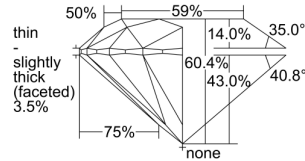

GIA®

FACSIMILE

GIA REPORT 1403132047

Verify this report at GIA.edu

GIA NATURAL DIAMOND DOSSIER®

September 01, 2021
GIA Report Number 1403132047
Shape and Cutting Style ..... Round Brilliant
Measurements ..... 5.28 - 5.31 x 3.20 mm

GRADING RESULTS

Carat Weight ..... 0.55 carat
Color Grade ..... D
Clarity Grade SI2
Cut Grade ..... Excellent

ADDITIONAL GRADING INFORMATION

Polish ..... Excellent
Symmetry ..... Excellent
Fluorescence ..... Strong Blue
Clarity Characteristics ..... Crystal
Inscription(s): GIA 1403132047

PROPORTIONS

GRADING SCALES

GIA COLOR SCALE	GIA CLARITY SCALE	GIA CUT SCALE	
D	FLAWLESS	EXCELLENT	
E	INTERNALLY FLAWLESS		
F		VVS₁	VERY GOOD
G	VVS₂		
H	VS₁	GOOD	
I	VS₂		
J	SI₁	FAIR	
K	SI₂		
L	I₁	POOR	
M	I₂		
N	I₃		
O			
P			
Q			
R			
S			
T			
U			
V			
W			
X			
Y			
Z