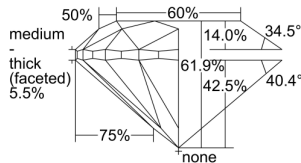

GIA®

FACSIMILE

GIA REPORT 1399916844

Verify this report at GIA.edu

GIA NATURAL DIAMOND DOSSIER®

August 12, 2021
GIA Report Number 1399916844
Shape and Cutting Style ..... Round Brilliant
Measurements ..... 4.61 - 4.69 x 2.88 mm

GRADING RESULTS

Carat Weight ..... 0.40 carat
Color Grade ..... J
Clarity Grade S11
Cut Grade ..... Very Good

ADDITIONAL GRADING INFORMATION

Polish ..... Very Good
Symmetry ..... Good
Fluorescence ..... Faint
Clarity Characteristics ..... Crystal
Inscription(s): GIA 1399916844

PROPORTIONS

Profile to actual proportions

GRADING SCALES

GIA COLOR SCALE	GIA CLARITY SCALE	GIA CUT SCALE	
D	FLAWLESS	EXCELLENT	
E	INTERNALLY FLAWLESS		
F		VVS₁	VERY GOOD
G	VVS₂		
H	VS₁	GOOD	
I	VS₂		
J	S1₁	FAIR	
K	S1₂		
L	I₁	POOR	
M	I₂		
N	I₃		
O			
P			
Q			
R			
S			
T			
U			
V			
W			
X			
Y			
Z