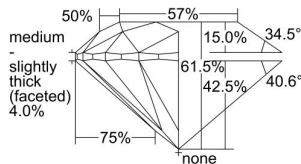

GIA®

FACSIMILE

GIA REPORT 1399784253

Verify this report at GIA.edu

GIA NATURAL DIAMOND DOSSIER®

August 04, 2021
GIA Report Number 1399784253
Shape and Cutting Style ..... Round Brilliant
Measurements ..... 5.08 - 5.11 x 3.13 mm

GRADING RESULTS

Carat Weight ..... 0.50 carat
Color Grade ..... J
Clarity Grade S11
Cut Grade ..... Excellent

ADDITIONAL GRADING INFORMATION

Polish ..... Excellent
Symmetry ..... Excellent
Fluorescence ..... None
Clarity Characteristics ..... Crystal
Inscription(s): GIA 1399784253

PROPORTIONS

Profile to actual proportions

GRADING SCALES

GIA COLOR SCALE	GIA CLARITY SCALE	GIA CUT SCALE	
D	FLAWLESS	EXCELLENT	
E	INTERNALLY FLAWLESS		
F		VVS₁	VERY GOOD
G	VVS₂		
H	VS₁	GOOD	
I	VS₂		
J	S1₁	FAIR	
K	S1₂		
L	I₁	POOR	
M	I₂		
N	I₃		
O			
P			
Q			
R			
S			
T			
U			
V			
W			
X			
Y			
Z