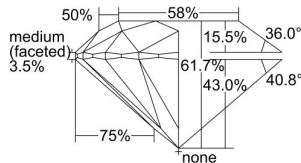

GIA®

FACSIMILE

GIA REPORT 1399738078

Verify this report at GIA.edu

GIA NATURAL DIAMOND DOSSIER®

August 02, 2021
GIA Report Number 1399738078
Shape and Cutting Style ..... Round Brilliant
Measurements ..... 4.74 - 4.76 x 2.93 mm

GRADING RESULTS

Carat Weight ..... 0.41 carat
Color Grade ..... F
Clarity Grade SI2
Cut Grade ..... Excellent

ADDITIONAL GRADING INFORMATION

Polish ..... Excellent
Symmetry ..... Excellent
Fluorescence ..... Medium Blue
Clarity Characteristics ..... Crystal, Cloud
Inscription(s): GIA 1399738078

PROPORTIONS

Profile to actual proportions

GRADING SCALES

GIA COLOR SCALE	GIA CLARITY SCALE	GIA CUT SCALE	
D	FLAWLESS	EXCELLENT	
E	INTERNALLY FLAWLESS		
F		VVS₁	VERY GOOD
G	VVS₂		
H	VS₁	GOOD	
I	VS₂		
J	SI₁	FAIR	
K	SI₂		
L	I₁	POOR	
M			
N			
O	I₂		
P			
Q			
R	I₃		
S			
T			
U			
V			
W			
X			
Y			
Z