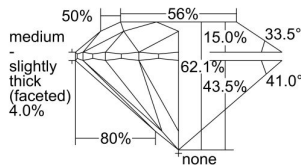

GIA®

FACSIMILE

GIA REPORT 1398199354

Verify this report at GIA.edu

GIA NATURAL DIAMOND DOSSIER®

June 25, 2021
GIA Report Number 1398199354
Shape and Cutting Style ..... Round Brilliant
Measurements ..... 5.32 - 5.36 x 3.32 mm

GRADING RESULTS

Carat Weight ..... 0.58 carat
Color Grade ..... K
Clarity Grade VS1
Cut Grade ..... Excellent

ADDITIONAL GRADING INFORMATION

Polish ..... Excellent
Symmetry ..... Excellent
Fluorescence ..... Strong Blue
Clarity Characteristics ..... Feather
Inscription(s): GIA 1398199354

PROPORTIONS

Profile to actual proportions

GRADING SCALES

GIA COLOR SCALE	GIA CLARITY SCALE	GIA CUT SCALE	
D	FLAWLESS	EXCELLENT	
E	INTERNALLY FLAWLESS		
F		VVS₁	VERY GOOD
G	VVS₂		
H	VS₁	GOOD	
I	VS₂		
J	SI₁	FAIR	
K	SI₂		
L	I₁	POOR	
M	I₂		
N	I₃		
O			
P			
Q			
R			
S			
T			
U			
V			
W			
X			
Y			
Z