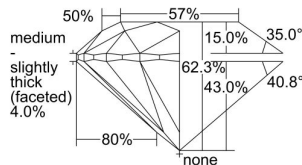

GIA®

FACSIMILE

GIA REPORT 1397288572

Verify this report at GIA.edu

GIA NATURAL DIAMOND DOSSIER®

August 02, 2021
GIA Report Number 1397288572
Shape and Cutting Style ..... Round Brilliant
Measurements ..... 4.75 - 4.76 x 2.96 mm

GRADING RESULTS

Carat Weight ..... 0.41 carat
Color Grade ..... G
Clarity Grade VS2
Cut Grade ..... Excellent

ADDITIONAL GRADING INFORMATION

Polish ..... Excellent
Symmetry ..... Excellent
Fluorescence ..... Strong Blue
Clarity Characteristics ..... Crystal
Inscription(s): GIA 1397288572

PROPORTIONS

Profile to actual proportions

GRADING SCALES

GIA COLOR SCALE

COLOURESS	D
	E
	F
	G
	H
	I
	J
NEAR COLOURESS	K
	L
FAIN	M
	N
	O
	P
VERY LIGHT	Q
	R
	S
	T
	U
	V
LIGHT	W
	X
	Y
	Z

GIA CLARITY SCALE

VERY VERY SLIGHTLY INCLUDED	FLAWLESS
	INTERNALLY FLAWLESS
VERY SLIGHTLY INCLUDED	VVS₁
	VVS₂
SLIGHTLY INCLUDED	VS₁
	VS₂
INCLUDED	SI₁
	SI₂
INCLUDED	I₁
	I₂
	I₃

GIA CUT SCALE

EXCELLENT
VERY GOOD
GOOD
FAIR
POOR