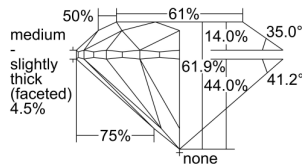

GIA®

FACSIMILE

GIA REPORT 1388483842

Verify this report at GIA.edu

GIA NATURAL DIAMOND DOSSIER®

April 26, 2021
GIA Report Number 1388483842
Shape and Cutting Style ..... Round Brilliant
Measurements ..... 5.59 - 5.67 x 3.49 mm

GRADING RESULTS

Carat Weight ..... 0.70 carat
Color Grade ..... H
Clarity Grade VS1
Cut Grade ..... Excellent

ADDITIONAL GRADING INFORMATION

Polish ..... Excellent
Symmetry ..... Very Good
Fluorescence ..... None
Clarity Characteristics..... Feather, Needle, Cloud, Pinpoint
Inscription(s): GIA 1388483842

PROPORTIONS

Profile to actual proportions