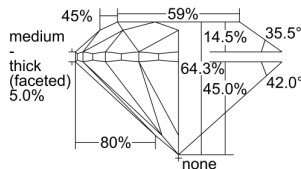

GIA®

FACSIMILE

GIA REPORT 1388397836

Verify this report at GIA.edu

GIA NATURAL DIAMOND DOSSIER®

April 20, 2021
GIA Report Number 1388397836
Shape and Cutting Style ..... Round Brilliant
Measurements ..... 6.06 - 6.09 x 3.90 mm

GRADING RESULTS

Carat Weight ..... 0.90 carat
Color Grade ..... D
Clarity Grade S11
Cut Grade ..... Very Good

ADDITIONAL GRADING INFORMATION

Polish ..... Very Good
Symmetry ..... Excellent
Fluorescence ..... Medium Blue
Clarity Characteristics ..... Crystal
Inscription(s): GIA 1388397836

PROPORTIONS

Profile to actual proportions

GRADING SCALES

GIA COLOR SCALE	GIA CLARITY SCALE	GIA CUT SCALE	
D	FLAWLESS	EXCELLENT	
E	INTERNALLY FLAWLESS		
F		VVS₁	VERY GOOD
G	VVS₂		
H	VS₁	GOOD	
I	VS₂		
J	S1₁	FAIR	
K	S1₂		
L	I₁	POOR	
M	I₂		
N	I₃		
O			
P			
Q			
R			
S			
T			
U			
V			
W			
X			
Y			
Z