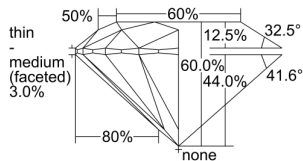

GIA®

FACSIMILE

GIA REPORT 1385738639

Verify this report at GIA.edu

GIA NATURAL DIAMOND DOSSIER®

May 20, 2021
GIA Report Number 1385738639
Shape and Cutting Style ..... Round Brilliant
Measurements ..... 5.48 - 5.52 x 3.30 mm

GRADING RESULTS

Carat Weight ..... 0.60 carat
Color Grade ..... G
Clarity Grade VVS2
Cut Grade ..... Excellent

ADDITIONAL GRADING INFORMATION

Polish ..... Excellent
Symmetry ..... Excellent
Fluorescence ..... None
Clarity Characteristics..... Pinpoint, Feather, Cloud
Inscription(s): GIA 1385738639

PROPORTIONS

Profile to actual proportions

GRADING SCALES

GIA COLOR SCALE	GIA CLARITY SCALE	GIA CUT SCALE	
D	FLAWLESS	EXCELLENT	
E	INTERNALLY FLAWLESS		
F		VVS₁	VERY GOOD
G	VVS₂		
H	VS₁	GOOD	
I	VS₂		
J	SI₁	FAIR	
K	SI₂		
L	I₁	POOR	
M	I₂		
N	I₃		
O			
P			
Q			
R			
S			
T			
U			
V			
W			
X			
Y			
Z