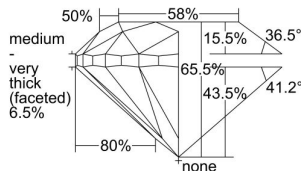

GIA®

FACSIMILE

GIA REPORT 1383377567

Verify this report at GIA.edu

GIA NATURAL DIAMOND DOSSIER®

May 24, 2021
GIA Report Number 1383377567
Shape and Cutting Style ..... Round Brilliant
Measurements ..... 4.88 - 4.93 x 3.22 mm

GRADING RESULTS

Carat Weight ..... 0.50 carat
Color Grade ..... E
Clarity Grade I1
Cut Grade ..... Good

ADDITIONAL GRADING INFORMATION

Polish ..... Very Good
Symmetry ..... Good
Fluorescence ..... Faint
Clarity Characteristics..... Crystal, Cloud
Inscription(s): GIA 1383377567

PROPORTIONS

Profile to actual proportions

GRADING SCALES

GIA COLOR SCALE	GIA CLARITY SCALE	GIA CUT SCALE
Colorless	Flawless	Excellent
Near Colorless	Internally Flawless	
Faint	VVS₁	Very Good
Very Light	VVS₂	
Light	VS₁	Good
	VS₂	
	S₁	Fair
	S₂	
	I₁	Poor
	I₂	
	I₃