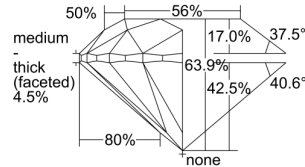

GIA®

FACSIMILE

GIA REPORT 1377362754

Verify this report at GIA.edu

GIA NATURAL DIAMOND DOSSIER®

January 25, 2021
GIA Report Number 1377362754
Shape and Cutting Style ..... Round Brilliant
Measurements ..... 4.62 - 4.64 x 2.96 mm

GRADING RESULTS

Carat Weight ..... 0.40 carat
Color Grade ..... E
Clarity Grade S11
Cut Grade ..... Very Good

ADDITIONAL GRADING INFORMATION

Polish ..... Excellent
Symmetry ..... Very Good
Fluorescence ..... None
Clarity Characteristics ..... Cloud
Inscription(s): GIA 1377362754

PROPORTIONS

Profile to actual proportions

GRADING SCALES

GIA COLOR SCALE	GIA CLARITY SCALE	GIA CUT SCALE	
D	FLAWLESS	EXCELLENT	
E	INTERNALLY FLAWLESS		
F		VVS₁	VERY GOOD
G	VVS₂		
H	VS₁	GOOD	
I	VS₂		
J	S1₁	FAIR	
K	S1₂		
L	I₁	POOR	
M	I₂		
N	I₃		
O			
P			
Q			
R			
S			
T			
U			
V			
W			
X			
Y			
Z