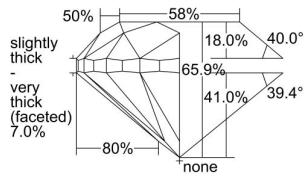

GIA®

FACSIMILE

GIA REPORT 1377051608

Verify this report at GIA.edu

GIA NATURAL DIAMOND DOSSIER®

December 26, 2020
GIA Report Number 1377051608
Shape and Cutting Style ..... Round Brilliant
Measurements ..... 4.46 - 4.51 x 2.96 mm

GRADING RESULTS

Carat Weight ..... 0.40 carat
Color Grade ..... M, Faint Brown
Clarity Grade VS1
Cut Grade ..... Good

ADDITIONAL GRADING INFORMATION

Polish ..... Excellent
Symmetry ..... Good
Fluorescence ..... Medium Blue
Clarity Characteristics..... Crystal, Pinpoint
Inscription(s): GIA 1377051608

PROPORTIONS

Profile to actual proportions

GRADING SCALES

GIA COLOR SCALE	GIA CLARITY SCALE	GIA CUT SCALE	
D	FLAWLESS	EXCELLENT	
E	INTERNALLY FLAWLESS		
F		VVS₁	VERY GOOD
G	VVS₂		
H	VS₁	GOOD	
I	VS₂		
J	SI₁	FAIR	
K	SI₂		
L	I₁	POOR	
M	I₂		
N	I₃		
O			
P			
Q			
R			
S			
T			
U			
V			
W			
X			
Y			
Z