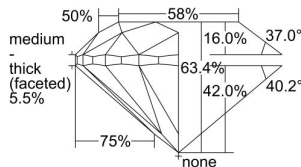

GIA®

FACSIMILE

GIA REPORT 1375894780

Verify this report at GIA.edu

GIA NATURAL DIAMOND DOSSIER®

March 09, 2021
GIA Report Number 1375894780
Shape and Cutting Style ..... Round Brilliant
Measurements ..... 5.51 - 5.58 x 3.52 mm

GRADING RESULTS

Carat Weight ..... 0.70 carat
Color Grade ..... D
Clarity Grade VS2
Cut Grade ..... Very Good

ADDITIONAL GRADING INFORMATION

Polish ..... Excellent
Symmetry ..... Very Good
Fluorescence ..... Faint
Clarity Characteristics ..... Crystal, Cloud
Inscription(s): GIA 1375894780

PROPORTIONS

Profile to actual proportions

GRADING SCALES

GIA COLOR SCALE	GIA CLARITY SCALE	GIA CUT SCALE	
D	FLAWLESS	EXCELLENT	
E	INTERNALLY FLAWLESS		
F		VVS₁	VERY GOOD
G	VVS₂		
H	VS₁	GOOD	
I	VS₂		
J	SI₁	FAIR	
K	SI₂		
L	I₁	POOR	
M	I₂		
N	I₃		
O			
P			
Q			
R			
S			
T			
U			
V			
W			
X			
Y			
Z