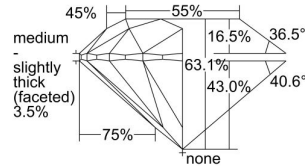

GIA®

FACSIMILE

GIA REPORT 1375459351

Verify this report at GIA.edu

GIA NATURAL DIAMOND DOSSIER®

February 05, 2021
GIA Report Number 1375459351
Shape and Cutting Style ..... Round Brilliant
Measurements ..... 5.03 - 5.06 x 3.18 mm

GRADING RESULTS

Carat Weight ..... 0.50 carat
Color Grade L
Clarity Grade VVS2
Cut Grade ..... Excellent

ADDITIONAL GRADING INFORMATION

Polish ..... Excellent
Symmetry ..... Excellent
Fluorescence ..... None
Clarity Characteristics..... Indented Natural, Cloud, Pinpoint
Inscription(s): GIA 1375459351

PROPORTIONS

Profile to actual proportions