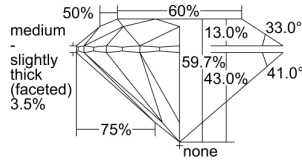

GIA®

FACSIMILE

GIA REPORT 1373932696

Verify this report at GIA.edu

GIA NATURAL DIAMOND DOSSIER®

March 12, 2021
GIA Report Number 1373932696
Shape and Cutting Style ..... Round Brilliant
Measurements ..... 5.00 - 5.03 x 2.99 mm

GRADING RESULTS

Carat Weight ..... 0.45 carat
Color Grade ..... E
Clarity Grade ..... Internally Flawless
Cut Grade ..... Excellent

ADDITIONAL GRADING INFORMATION

Polish ..... Excellent
Symmetry ..... Excellent
Fluorescence ..... Medium Blue
Clarity Characteristics..... Minor Details of Polish
Inspection(s): GIA 1373932696

PROPORTIONS

Profile to actual proportions

GRADING SCALES

GIA COLOR SCALE	GIA CLARITY SCALE	GIA CUT SCALE	
D	FLAWLESS	EXCELLENT	
E	INTERNALLY FLAWLESS		
F		VVS₁	VERY GOOD
G	VVS₂		
H	VS₁	GOOD	
I	VS₂		
J	SI₁	FAIR	
K	SI₂		
L	I₁	POOR	
M			
N			
O	I₂		
P			
Q			
R	I₃		
S			
T			
U			
V			
W			
X			
Y			
Z