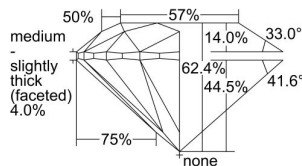

GIA®

FACSIMILE

GIA REPORT 1373640770

Verify this report at GIA.edu

GIA NATURAL DIAMOND DOSSIER®

February 16, 2021
GIA Report Number 1373640770
Shape and Cutting Style ..... Round Brilliant
Measurements ..... 4.66 - 4.68 x 2.91 mm

GRADING RESULTS

Carat Weight ..... 0.39 carat
Color Grade I
Clarity Grade S11
Cut Grade ..... Excellent

ADDITIONAL GRADING INFORMATION

Polish ..... Excellent
Symmetry ..... Excellent
Fluorescence ..... Faint
Clarity Characteristics ..... Cloud, Feather
Inscription(s): GIA 1373640770

PROPORTIONS

Profile to actual proportions

GRADING SCALES

GIA COLOR SCALE

COLORED	D
	E
	F
	G
	H
	I
	J
NEAR COLORLESS	K
	L
FAIN	M
	N
	O
	P
VERY LIGHT	Q
	R
	S
	T
	U
	V
LIGHT	W
	X
	Y
	Z

GIA CLARITY SCALE

VERY VERY SLIGHTLY INCLUDED	FLAWLESS
	INTERNALLY FLAWLESS
VERY SLIGHTLY INCLUDED	VVS₁
	VVS₂
SLIGHTLY INCLUDED	VS₁
	VS₂
INCLUDED	SI₁
	SI₂
INCLUDED	I₁
	I₂
	I₃

GIA CUT SCALE

EXCELLENT
VERY GOOD
GOOD
FAIR
POOR