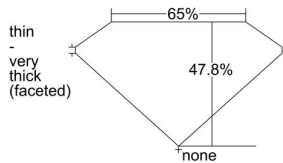

GIA®

FACSIMILE

GIA REPORT 1343078046

Verify this report at GIA.edu

GIA NATURAL DIAMOND DOSSIER®

November 06, 2019
GIA Report Number 1343078046
Shape and Cutting Style ..... Heart Brilliant
Measurements ..... 6.47 x 6.45 x 3.08 mm

GRADING RESULTS

Carat Weight ..... 0.75 carat
Color Grade ..... K
Clarity Grade SI2

ADDITIONAL GRADING INFORMATION

Polish ..... Excellent
Symmetry ..... Very Good
Fluorescence ..... Medium Blue
Clarity Characteristics ..... Twinning Wisp
Inscription(s): GIA 1343078046

PROPORTIONS

Profile not to actual proportions

GRADING SCALES

GIA COLOR SCALE		GIA CLARITY SCALE			
COLORLESS	D	VERY VERY SLIGHTLY INCLUDED	FLAWLESS		
	E		INTERNALLY FLAWLESS		
	F		VVS₁		
	G		VVS₂		
	NEAR COLORLESS		H	VERY SLIGHTLY INCLUDED	VS₁
			I		VS₂
	FAINT		J	SLIGHTLY INCLUDED	SI₁
			K		SI₂
			L		I₁
			M		I₂
N		I₃			
VERTICALLY COLORLESS		O	INCLUDED		
		P			
		Q			
	R				
	S				
	T				
LIGHT	U				
	V				
	W				
	X				
	Y				
	Z