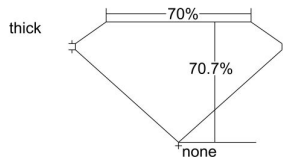

GIA®

FACSIMILE

GIA REPORT 1338359868

Verify this report at GIA.edu

GIA NATURAL DIAMOND DOSSIER®

July 29, 2019
GIA Report Number 1338359868
Shape and Cutting Style ..... Square Modified Brilliant
Measurements ..... 4.95 x 4.91 x 3.47 mm

GRADING RESULTS

Carat Weight ..... 0.70 carat
Color Grade ..... J
Clarity Grade I1

ADDITIONAL GRADING INFORMATION

Polish ..... Excellent
Symmetry ..... Very Good
Fluorescence ..... Faint
Clarity Characteristics ..... Crystal
Inscription(s): GIA 1338359868

PROPORTIONS

Profile not to actual proportions

GRADING SCALES

GIA COLOR SCALE		GIA CLARITY SCALE			
COLORLESS	D	VERY VERY SLIGHTLY INCLUDED	FLAWLESS		
	E		INTERNALLY FLAWLESS		
	F	VERY SLIGHTLY INCLUDED	VVS₁		
	G		VVS₂		
	H		VS₁		
	NEAR COLORLESS	I	SLIGHTLY INCLUDED	VS₂	
		J		SI₁	
		FAINT	K	INCLUDED	SI₂
			L		I₁
			M		I₂
VERT LIGHT	N	LIGHT	I₃		
	O				
	P				
	Q				
	R				
	S				
	T