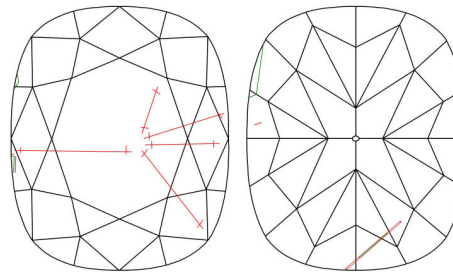

Carat Weight ..... 1.51 carat  
 Color Grade ..... Fancy Intense Yellow  
 Color Origin ..... Natural  
 Color Distribution ..... Even  
 Clarity Grade ..... I1  
 Proportions:

Profile not to actual proportions

GIA COLORED DIAMOND SCALE

Illustration of GIA fancy color grade interrelationships

GIA CLARITY SCALE

FLAWLESS
INTERNALLY FLAWLESS
VERY VERY SLIGHTLY INCLUDED VVS <sub>1</sub>
VERY VERY SLIGHTLY INCLUDED VVS <sub>2</sub>
VERY SLIGHTLY INCLUDED VS <sub>1</sub>
VERY SLIGHTLY INCLUDED VS <sub>2</sub>
SLIGHTLY INCLUDED SI <sub>1</sub>
SLIGHTLY INCLUDED SI <sub>2</sub>
INCLUDED I <sub>1</sub>
INCLUDED I <sub>2</sub>
INCLUDED I <sub>3</sub>

CLARITY CHARACTERISTICS

KEY TO SYMBOLS\*

- Twinning Wisp    Natural
- Etch Channel
- Feather
- Indented Natural

\* Red symbols denote internal characteristics (inclusions). Green or black symbols denote external characteristics (blemishes). Diagram is an approximate representation of the diamond, and symbols shown indicate type, position, and approximate size of clarity characteristics. All clarity characteristics may not be shown. Details of finish are not shown.