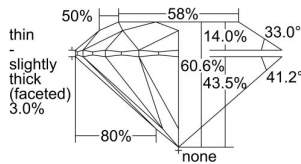

GIA®

FACSIMILE

GIA REPORT 1328280736

Verify this report at GIA.edu

GIA NATURAL DIAMOND DOSSIER®

March 15, 2019
GIA Report Number 1328280736
Shape and Cutting Style ..... Round Brilliant
Measurements ..... 4.21 - 4.23 x 2.56 mm

GRADING RESULTS

Carat Weight ..... 0.27 carat
Color Grade ..... M
Clarity Grade VS1
Cut Grade ..... Excellent

ADDITIONAL GRADING INFORMATION

Polish ..... Excellent
Symmetry ..... Excellent
Fluorescence ..... Faint
Clarity Characteristics..... Crystal, Pinpoint, Needle
Inscription(s): GIA 1328280736

PROPORTIONS

GRADING SCALES

GIA COLOR SCALE	GIA CLARITY SCALE	GIA CUT SCALE	
D	FLAWLESS	EXCELLENT	
E	INTERNALLY FLAWLESS		
F		VVS₁	VERY GOOD
G	VVS₂		
H	VS₁	GOOD	
I	VS₂		
J	SI₁	FAIR	
K	SI₂		
L	I₁	POOR	
M	I₂		
N	I₃		
O			
P			
Q			
R			
S			
T			
U			
V			
W			
X			
Y			
Z