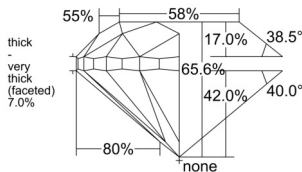

GIA®

FACSIMILE

GIA REPORT 1327921906

Verify this report at GIA.edu

GIA NATURAL DIAMOND DOSSIER®

July 08, 2025
GIA Report Number 1327921906
Shape and Cutting Style ..... Round Brilliant
Measurements ..... 4.86 - 4.90 x 3.20 mm

GRADING RESULTS

Carat Weight ..... 0.50 carat
Color Grade I
Clarity Grade S11
Cut Grade ..... Good

ADDITIONAL GRADING INFORMATION

Polish ..... Excellent
Symmetry ..... Very Good
Fluorescence ..... None
Clarity Characteristics ..... Cloud
Inscription(s): GIA 1327921906

PROPORTIONS

GRADING SCALES

GIA COLOR SCALE

COLORLESS	D
	E
	F
	G
	H
	I
	J
NEAR COLORLESS	K
	L
FAIN	M
	N
	O
	P
VERY LIGHT	Q
	R
	S
	T
	U
	V
	W
	X
	Y
LIGHT	Z

GIA CLARITY SCALE

VERY VERY SLIGHTLY INCLUDED	FLAWLESS
	INTERNALLY FLAWLESS
VERY SLIGHTLY INCLUDED	VVS₁
	VVS₂
SLIGHTLY INCLUDED	VS₁
	VS₂
INCLUDED	S1₁
	S1₂
	I₁
	I₂
	I₃

GIA CUT SCALE

EXCELLENT
VERY GOOD
GOOD
FAIR
POOR