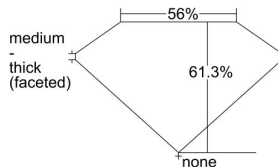

GIA®

FACSIMILE

GIA REPORT 1307774112

Verify this report at GIA.edu

GIA NATURAL DIAMOND DOSSIER®

October 13, 2018
GIA Report Number 1307774112
Shape and Cutting Style ..... Heart Brilliant
Measurements ..... 5.61 x 6.51 x 3.99 mm

GRADING RESULTS

Carat Weight ..... 0.82 carat
Color Grade ..... E
Clarity Grade SI1

ADDITIONAL GRADING INFORMATION

Polish ..... Very Good
Symmetry ..... Very Good
Fluorescence ..... Faint
Clarity Characteristics..... Crystal, Knot, Feather, Cloud
Inscription(s): GIA 1307774112

PROPORTIONS

Profile not to actual proportions

GRADING SCALES

GIA COLOR SCALE		GIA CLARITY SCALE			
COLORLESS	D	VERY VERY SLIGHTLY INCLUDED	FLAWLESS		
	E		INTERNALLY FLAWLESS		
	F	VERY SLIGHTLY INCLUDED	VVS₁		
	G		VVS₂		
	H		VS₁		
	NEAR COLORLESS	I	SLIGHTLY INCLUDED	VS₂	
		J		SI₁	
		FAINT	K	INCLUDED	SI₂
			L		I₁
			M		I₂
VERT LIGHT	N	LIGHT	I₃		
	O				
	P				
	Q				
	R