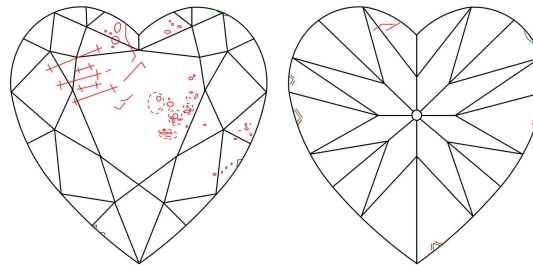

GIA NATURAL DIAMOND GRADING REPORT

November 27, 2017  
 GIA Report Number ..... 1265932683  
 Shape and Cutting Style ..... Heart Brilliant  
 Measurements ..... 6.17 x 6.80 x 4.01 mm

GRADING RESULTS

Carat Weight ..... 0.96 carat  
 Color Grade ..... D  
 Clarity Grade ..... SI2

ADDITIONAL GRADING INFORMATION

Polish ..... Very Good  
 Symmetry ..... Very Good  
 Fluorescence ..... Medium Blue  
 Inscription(s): GIA 1265932683, 83

**Comments:** Additional clouds, pinpoints and surface graining are not shown.

PROPORTIONS

Profile not to actual proportions

CLARITY CHARACTERISTICS

KEY TO SYMBOLS\*

- Feather
- Crystal
- Twinning Wisp
- Cloud
- Needle
- Indented Natural
- Natural

\* Red symbols denote internal characteristics (inclusions). Green or black symbols denote external characteristics (blemishes). Diagram is an approximate representation of the diamond, and symbols shown indicate type, position, and approximate size of clarity characteristics. All clarity characteristics may not be shown. Details of finish are not shown.