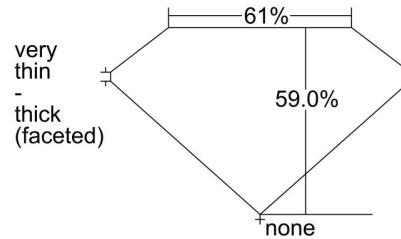

GIA NATURAL DIAMOND GRADING REPORT

November 27, 2017  
 GIA Report Number ..... 1265932683  
 Shape and Cutting Style ..... Heart Brilliant  
 Measurements ..... 6.17 x 6.80 x 4.01 mm

GRADING RESULTS

Carat Weight ..... 0.96 carat  
 Color Grade ..... D  
 Clarity Grade ..... SI2

ADDITIONAL GRADING INFORMATION

Polish ..... Very Good  
 Symmetry ..... Very Good  
 Fluorescence ..... Medium Blue  
 Inscription(s): GIA 1265932683, 83

**Comments:** Additional clouds, pinpoints and surface graining are not shown.

PROPORTIONS

Profile not to actual proportions

CLARITY CHARACTERISTICS

KEY TO SYMBOLS\*

- Feather
- Crystal
- Twinning Wisp
- Cloud
- Needle
- Indented Natural
- Natural

\* Red symbols denote internal characteristics (inclusions). Green or black symbols denote external characteristics (blemishes). Diagram is an approximate representation of the diamond, and symbols shown indicate type, position, and approximate size of clarity characteristics. All clarity characteristics may not be shown. Details of finish are not shown.