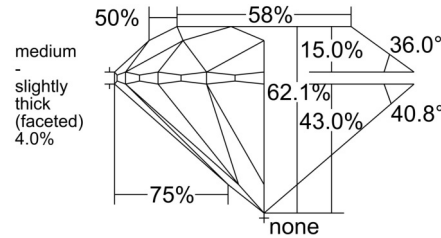

GIA REPORT
1236684866

Verify this report at GIA.edu

FACSIMILE

This is a digital representation of the original GIA Report. This representation might not be accepted in lieu of the original GIA Report in certain circumstances. The original GIA Report includes certain security features which are not reproducible on this facsimile.

GIA NATURAL DIAMOND GRADING REPORT

September 03, 2025
GIA Report Number 1236684866
Shape and Cutting Style ..... Round Brilliant
Measurements ..... 6.14 - 6.18 x 3.83 mm

GRADING RESULTS

Carat Weight ..... 0.90 carat
Color Grade I
Clarity Grade VVS2
Cut Grade ..... Excellent

ADDITIONAL GRADING INFORMATION

Polish ..... Excellent
Symmetry ..... Excellent
Fluorescence ..... None
Inscription(s): GIA 1236684866

Comments: Clarity grade is based on clouds that are not shown.

PROPORTIONS

Profile to actual proportions