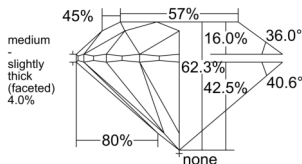

GIA®

FACSIMILE

GIA REPORT 1236579026

Verify this report at GIA.edu

GIA NATURAL DIAMOND DOSSIER®

May 09, 2025
GIA Report Number 1236579026
Shape and Cutting Style ..... Round Brilliant
Measurements ..... 5.05 - 5.09 x 3.16 mm

GRADING RESULTS

Carat Weight ..... 0.50 carat
Color Grade ..... G
Clarity Grade VS2
Cut Grade ..... Excellent

ADDITIONAL GRADING INFORMATION

Polish ..... Excellent
Symmetry ..... Excellent
Fluorescence ..... None
Clarity Characteristics ..... Cloud, Crystal
Inscription(s): GIA 1236579026

PROPORTIONS

GRADING SCALES

GIA COLOR SCALE	GIA CLARITY SCALE	GIA CUT SCALE	
D	FLAWLESS	EXCELLENT	
E	INTERNALLY FLAWLESS		
F		VVS₁	VERY GOOD
G	VVS₂		
H	VS₁	GOOD	
I	VS₂		
J	SI₁	FAIR	
K	SI₂		
L	I₁	POOR	
M	I₂		
N	I₃		
O			
P			
Q			
R			
S			
T			
U			
V			
W			
X			
Y			
Z