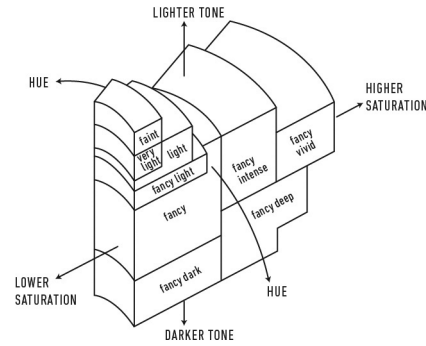

GIA NATURAL COLORED DIAMOND REPORT

November 06, 2024
 Report Type **Identification and Origin Report**
 GIA Report Number **1236411910**
 Shape and Cutting Style **Heart Modified Brilliant**
 Measurements **2.54 x 3.10 x 1.69 mm**
 Carat Weight **0.10 carat**
 Color Grade **Fancy Intense Blue-Green**
 Color Origin **Natural**
 Color Distribution **Even**
 Inscription(s): GIA 1236411910

ADDITIONAL INFORMATION
**GIA COLORED
 DIAMOND
 SCALE**

Illustration of GIA fancy color grade interrelationships

The results documented in this report refer only to the diamond described, and were obtained using the techniques and equipment available to GIA at the time of examination. This report is not a guarantee or valuation. For additional information and important limitations and disclaimers, please see GIA.edu/terms or call +1 800 421 7250 or +1 760 603 4500. ©2023 Gemological Institute of America, Inc.