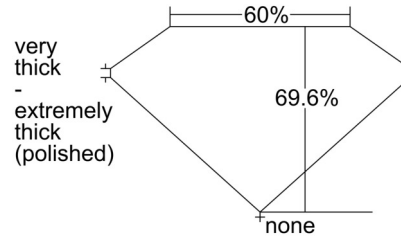

**GIA NATURAL DIAMOND GRADING REPORT**

October 10, 2024  
 GIA Report Number ..... 1236407342  
 Shape and Cutting Style ..... Cut-Cornered Rectangular  
 Modified Brilliant  
 Measurements ..... 12.96 x 10.57 x 7.36 mm

**GRADING RESULTS**

Carat Weight ..... 10.05 carat  
 Color Grade ..... Y to Z Range  
 Clarity Grade ..... VS2

**ADDITIONAL GRADING INFORMATION**

Polish ..... Excellent  
 Symmetry ..... Very Good  
 Fluorescence ..... None  
 Inscription(s): GIA 1236407342

**PROPORTIONS**

Profile not to actual proportions

**CLARITY CHARACTERISTICS**

**KEY TO SYMBOLS\***

- Feather
- △ Natural

**GRADING SCALES**

GIA COLOR SCALE		GIA CLARITY SCALE	
COLOURLESS	D	VERY VERY SLIGHTLY INCLUDED	FLAWLESS
	E		INTERNALLY FLAWLESS
	F		VVS <sub>1</sub>
NEAR COLOURLESS	G	VERY SLIGHTLY INCLUDED	VVS <sub>2</sub>
	H		VS <sub>1</sub>
	I		VS <sub>2</sub>
FANT	J	SLIGHTLY INCLUDED	SI <sub>1</sub>
	K		SI <sub>2</sub>
	L		I <sub>1</sub>
VERY LIGHT	M	INCLUDED	I <sub>2</sub>
	N		I <sub>3</sub>
	O		
LIGHT	P		
	Q		
	R		
	S		
	T		
	U		
	V		
W			
X			
Y			
Z			