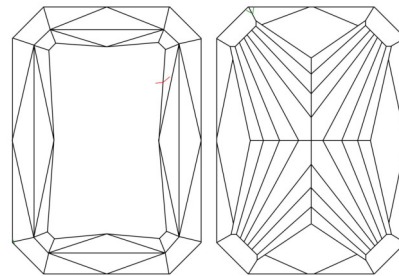

**GIA NATURAL DIAMOND GRADING REPORT**

October 10, 2024  
 GIA Report Number ..... 1236407342  
 Shape and Cutting Style ..... Cut-Cornered Rectangular  
 Modified Brilliant  
 Measurements ..... 12.96 x 10.57 x 7.36 mm

**GRADING RESULTS**

Carat Weight ..... 10.05 carat  
 Color Grade ..... Y to Z Range  
 Clarity Grade ..... VS2

**ADDITIONAL GRADING INFORMATION**

Polish ..... Excellent  
 Symmetry ..... Very Good  
 Fluorescence ..... None  
 Inscription(s): GIA 1236407342

**PROPORTIONS**

Profile not to actual proportions

**CLARITY CHARACTERISTICS**

**KEY TO SYMBOLS\***

- Feather
- △ Natural

**GRADING SCALES**

GIA COLOR SCALE		GIA CLARITY SCALE	
COLOURLESS	D	VERY VERY SLIGHTLY INCLUDED	FLAWLESS
	E		INTERNALLY FLAWLESS
	F		VVS <sub>1</sub>
NEAR COLOURLESS	G	VERY SLIGHTLY INCLUDED	VVS <sub>2</sub>
	H		VS <sub>1</sub>
	I		VS <sub>2</sub>
FANT	J	SLIGHTLY INCLUDED	SI <sub>1</sub>
	K		SI <sub>2</sub>
	L		I <sub>1</sub>
VERY LIGHT	M	INCLUDED	I <sub>2</sub>
	N		I <sub>3</sub>
	O		
LIGHT	P		
	Q		
	R		
	S		
	T		
	U		
	V		
W			
X			
Y			
Z			