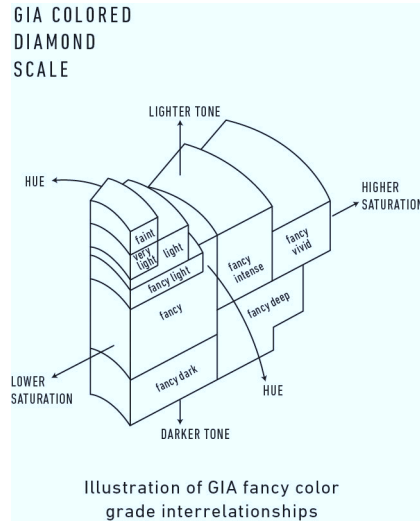

Verify this report at GIA.edu

GIA NATURAL COLORED DIAMOND REPORT

July 23, 2024
Report Type ..... **Identification and Origin Report**
GIA Report Number **1236337703**
Shape and Cutting Style ..... **Round Brilliant**
Measurements ..... **4.20 - 4.24 x 2.69 mm**
Carat Weight ..... **0.30 carat**
Color Grade ..... **Very Light Pink**
Color Origin ..... **Natural**
Color Distribution ..... **Not Applicable**
Inscription(s): GIA 1236337703

ADDITIONAL INFORMATION

The results documented in this report refer only to the diamond described, and were obtained using the techniques and equipment available to GIA at the time of examination. This report is not a guarantee or valuation. For additional information and important limitations and disclaimers, please see GIA.edu/terms or call +1 800 421 7250 or +1 760 603 4500. ©2023 Gemological Institute of America, Inc.

reportcheck.gia.edu