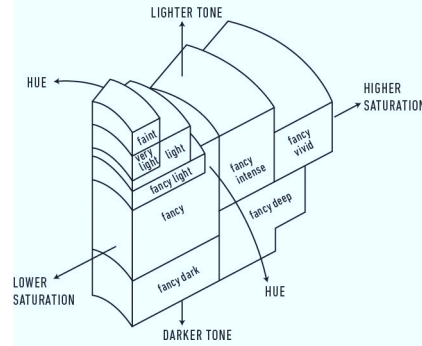

GIA NATURAL COLORED DIAMOND REPORT

April 29, 2024
 Report Type **Identification and Origin Report**
 GIA Report Number **1236247545**
 Shape and Cutting Style **Cushion Modified Brilliant**
 Measurements **2.55 x 2.48 x 1.78 mm**
 Carat Weight **0.11 carat**
 Color Grade **Fancy Intense Purple**
 Color Origin **Natural**
 Color Distribution **Even**
 Inscription(s): **GIA 1236247545**

ADDITIONAL INFORMATION
**GIA COLORED
 DIAMOND
 SCALE**

Illustration of GIA fancy color grade interrelationships

The results documented in this report refer only to the diamond described, and were obtained using the techniques and equipment available to GIA at the time of examination. This report is not a guarantee or valuation. For additional information and important limitations and disclaimers, please see GIA.edu/terms or call +1 800 421 7250 or +1 760 603 4500. ©2023 Gemological Institute of America, Inc.