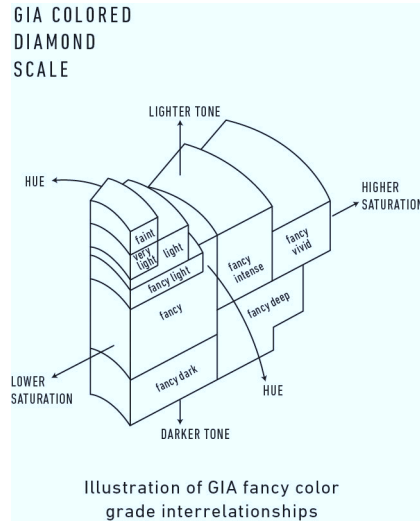

Verify this report at GIA.edu

GIA NATURAL COLORED DIAMOND REPORT

September 07, 2023
Report Type ..... **Identification and Origin Report**
GIA Report Number **1236056689**
Shape and Cutting Style ..... **Round Brilliant**
Measurements ..... **3.27 - 3.29 x 1.93 mm**
Carat Weight ..... **0.12 carat**
Color Grade ..... **Fancy Pink**
Color Origin ..... **Natural**
Color Distribution ..... **Even**
Inscription(s): GIA 1236056689

ADDITIONAL INFORMATION

The results documented in this report refer only to the diamond described, and were obtained using the techniques and equipment available to GIA at the time of examination. This report is not a guarantee or valuation. For additional information and important limitations and disclaimers, please see GIA.edu/terms or call +1 800 421 7250 or +1 760 603 4500. ©2023 Gemological Institute of America, Inc.

reportcheck.gia.edu