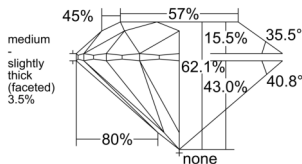

GIA®

FACSIMILE

GIA REPORT 1232788428

Verify this report at GIA.edu

GIA NATURAL DIAMOND DOSSIER®

November 14, 2025
GIA Report Number 1232788428
Shape and Cutting Style ..... Round Brilliant
Measurements ..... 5.80 - 5.82 x 3.61 mm

GRADING RESULTS

Carat Weight ..... 0.75 carat
Color Grade ..... H
Clarity Grade VS1
Cut Grade ..... Excellent

ADDITIONAL GRADING INFORMATION

Polish ..... Excellent
Symmetry ..... Excellent
Fluorescence ..... Faint
Clarity Characteristics ..... Crystal, Pinpoint
Inscription(s): GIA 1232788428

PROPORTIONS

GRADING SCALES

GIA COLOR SCALE

COLORLESS	D
	E
	F
	G
	H
	I
NEAR COLORLESS	J
	K
	L
FAIN	M
	N
	O
	P
VERY LIGHT	Q
	R
	S
	T
	U
	V
	W
	X
	Y
LIGHT	Z

GIA CLARITY SCALE

FLAWLESS	INTERNAL FLAWLESS	
		FLAWLESS
VERY VERY SLIGHTLY INCLUDED	VVS₁	
	VVS₂	
VERY SLIGHTLY INCLUDED	VS₁	
	VS₂	
SLIGHTLY INCLUDED	SI₁	
	SI₂	
INCLUDED	I₁	
	I₂	
	I₃	

GIA CUT SCALE

EXCELLENT
VERY GOOD
GOOD
FAIR
POOR