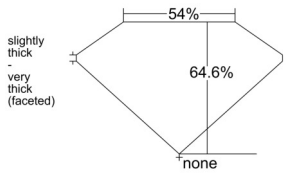

GIA®

FACSIMILE

GIA REPORT 1232783242

Verify this report at GIA.edu

GIA NATURAL DIAMOND DOSSIER®

November 13, 2025
GIA Report Number 1232783242
Shape and Cutting Style ..... Marquise Brilliant
Measurements ..... 7.94 x 3.57 x 2.31 mm

GRADING RESULTS

Carat Weight ..... 0.38 carat
Color Grade ..... E
Clarity Grade VS1

ADDITIONAL GRADING INFORMATION

Polish ..... Good
Symmetry ..... Good
Fluorescence ..... None
Clarity Characteristics..... Crystal, Needle, Pinpoint, Indented
Natural

Inscription(s): GIA 1232783242

PROPORTIONS

Profile not to actual proportions

GRADING SCALES

GIA COLOR SCALE		GIA CLARITY SCALE		
NEAR COLORLESS	D	VERY VERY SLIGHTLY INCLUDED	FLAWLESS	
	E		INTERNALLY FLAWLESS	
	F	VERY SLIGHTLY INCLUDED	VS₁	
	G		VS₂	
	H		VS₁	
	FAINT	I	SLIGHTLY INCLUDED	SI₁
		J		SI₂
		K	INCLUDED	I₁
		L		I₂
		M		I₃
N				
VERT LIGHT	O			
	P			
	Q			
	R			
	S			
	T			
LIGHT	U			
	V			
	W			
	X			
	Y			
	Z