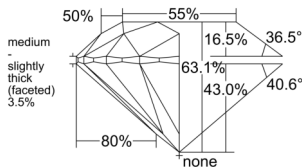

GIA®

FACSIMILE

GIA REPORT 1232778521

Verify this report at GIA.edu

GIA NATURAL DIAMOND DOSSIER®

November 07, 2025
GIA Report Number 1232778521
Shape and Cutting Style ..... Round Brilliant
Measurements ..... 6.10 - 6.14 x 3.86 mm

GRADING RESULTS

Carat Weight ..... 0.90 carat
Color Grade ..... G
Clarity Grade VS1
Cut Grade ..... Excellent

ADDITIONAL GRADING INFORMATION

Polish ..... Excellent
Symmetry ..... Excellent
Fluorescence ..... Faint
Clarity Characteristics ..... Feather, Cloud, Pinpoint
Inscription(s): GIA 1232778521

PROPORTIONS

Profile to actual proportions