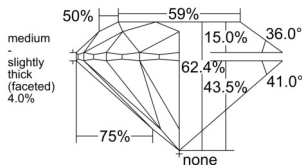

GIA®

FACSIMILE

GIA REPORT 1232628364

Verify this report at GIA.edu

GIA NATURAL DIAMOND DOSSIER®

July 08, 2025
GIA Report Number 1232628364
Shape and Cutting Style ..... Round Brilliant
Measurements ..... 5.86 - 5.90 x 3.67 mm

GRADING RESULTS

Carat Weight ..... 0.80 carat
Color Grade ..... H
Clarity Grade VVS2
Cut Grade ..... Excellent

ADDITIONAL GRADING INFORMATION

Polish ..... Excellent
Symmetry ..... Excellent
Fluorescence ..... Medium Blue
Clarity Characteristics..... Pinpoint, Indented Natural
Inscription(s): GIA 1232628364

PROPORTIONS

Profile to actual proportions

GRADING SCALES

GIA COLOR SCALE	GIA CLARITY SCALE	GIA CUT SCALE	
D	FLAWLESS	EXCELLENT	
E	INTERNALLY FLAWLESS		
F		VVS₁	VERY GOOD
G	VVS₂		
H	VS₁	GOOD	
I	VS₂		
J	SI₁	FAIR	
K	SI₂		
L	I₁	POOR	
M			
N			
O	I₂		
P			
Q	I₃		
R			
S			
T			
U			
V			
W			
X			
Y			
Z