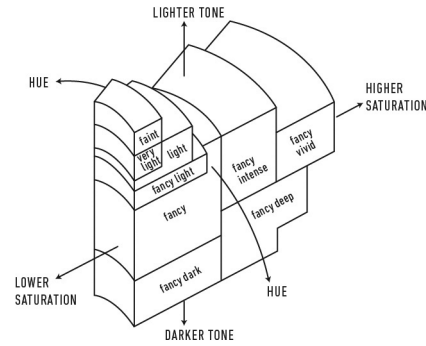

GIA NATURAL COLORED DIAMOND REPORT

April 22, 2025
 Report Type **Identification and Origin Report**
 GIA Report Number **1232564003**
 Shape and Cutting Style **Pear Brilliant**
 Measurements **3.51 x 2.23 x 1.34 mm**
 Carat Weight **0.06 carat**
 Color Grade **Fancy Intense Purple-Pink**
 Color Origin **Natural**
 Color Distribution **Even**
 Inscription(s): **GIA 1232564003**

ADDITIONAL INFORMATION
**GIA COLORED
 DIAMOND
 SCALE**

Illustration of GIA fancy color grade interrelationships

The results documented in this report refer only to the diamond described, and were obtained using the techniques and equipment available to GIA at the time of examination. This report is not a guarantee or valuation. For additional information and important limitations and disclaimers, please see GIA.edu/terms or call +1 800 421 7250 or +1 760 603 4500. ©2023 Gemological Institute of America, Inc.