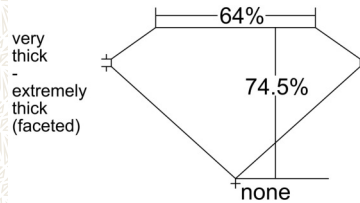

GIA NATURAL COLORED DIAMOND REPORT

January 16, 2025  
 Report Type ..... Grading Report  
 GIA Report Number ..... 1232483882  
 Shape and Cutting Style ..... Oval Modified Brilliant  
 Measurements ..... 6.91 x 4.82 x 3.59 mm

Carat Weight ..... 1.01 carat  
 Color Grade ..... Fancy Yellow  
 Color Origin ..... Natural  
 Color Distribution ..... Even  
 Clarity Grade ..... SI1  
 Proportions:

Profile not to actual proportions

CLARITY CHARACTERISTICS

KEY TO SYMBOLS\*

- Cavity
- Cloud
- Feather
- Needle
- Crystal
- Indented Natural

\* Red symbols denote internal characteristics (inclusions). Green or black symbols denote external characteristics (blemishes). Diagram is an approximate representation of the diamond, and symbols shown indicate type, position, and approximate size of clarity characteristics. All clarity characteristics may not be shown. Details of finish are not shown.