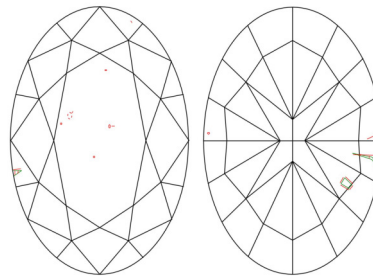

GIA COLORED DIAMOND SCALE

Illustration of GIA fancy color grade interrelationships

GIA CLARITY SCALE

FLAWLESS
INTERNALLY FLAWLESS
VVS <sub>1</sub>
VVS <sub>2</sub>
VS <sub>1</sub>
VS <sub>2</sub>
SI <sub>1</sub>
SI <sub>2</sub>
I <sub>1</sub>
I <sub>2</sub>
I <sub>3</sub>

CLARITY CHARACTERISTICS

KEY TO SYMBOLS\*

- Cavity
- Cloud
- Feather
- Needle
- Crystal
- Indented Natural

\* Red symbols denote internal characteristics (inclusions). Green or black symbols denote external characteristics (blemishes). Diagram is an approximate representation of the diamond, and symbols shown indicate type, position, and approximate size of clarity characteristics. All clarity characteristics may not be shown. Details of finish are not shown.