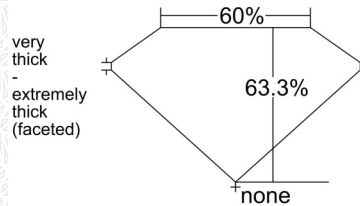

GIA NATURAL COLORED DIAMOND REPORT

January 13, 2025  
 Report Type ..... Grading Report  
 GIA Report Number ..... 1232474521  
 Shape and Cutting Style ..... Pear Modified Brilliant  
 Measurements ..... 4.64 x 2.68 x 1.70 mm

Carat Weight ..... 0.16 carat  
 Color Grade ..... Fancy Pink-Purple  
 Color Origin ..... Natural  
 Color Distribution ..... Even  
 Clarity Grade ..... SI1  
 Proportions:

Profile not to actual proportions

CLARITY CHARACTERISTICS

KEY TO SYMBOLS\*

- Feather
- Needle
- Crystal
- Indented Natural
- Extra Facet

\* Red symbols denote internal characteristics (inclusions). Green or black symbols denote external characteristics (blemishes). Diagram is an approximate representation of the diamond, and symbols shown indicate type, position, and approximate size of clarity characteristics. All clarity characteristics may not be shown. Details of finish are not shown.