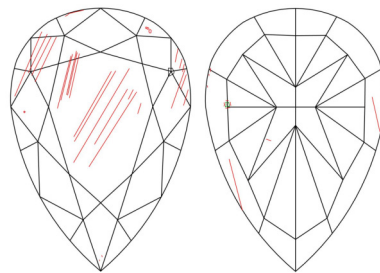

Carat Weight ..... 0.16 carat  
 Color Grade ..... Fancy Pink-Purple  
 Color Origin ..... Natural  
 Color Distribution ..... Even  
 Clarity Grade ..... SI1  
 Proportions:

Profile not to actual proportions

GIA COLORED DIAMOND SCALE

Illustration of GIA fancy color grade interrelationships

GIA CLARITY SCALE

FLAWLESS
INTERNALLY FLAWLESS
VVS <sub>1</sub>
VVS <sub>2</sub>
VS <sub>1</sub>
VS <sub>2</sub>
SI <sub>1</sub>
SI <sub>2</sub>
I <sub>1</sub>
I <sub>2</sub>
I <sub>3</sub>

CLARITY CHARACTERISTICS

KEY TO SYMBOLS\*

- Feather
- Needle
- Crystal
- Indented Natural
- Extra Facet

\* Red symbols denote internal characteristics (inclusions). Green or black symbols denote external characteristics (blemishes). Diagram is an approximate representation of the diamond, and symbols shown indicate type, position, and approximate size of clarity characteristics. All clarity characteristics may not be shown. Details of finish are not shown.