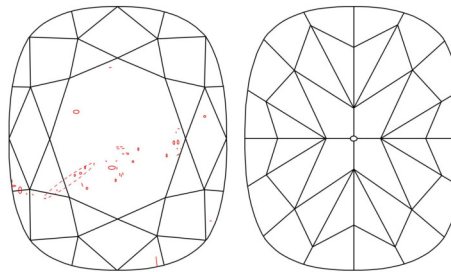

Carat Weight ..... 1.00 carat  
 Color Grade ..... Fancy Deep Brown-Pink  
 Color Origin ..... Natural  
 Color Distribution ..... Even  
 Clarity Grade ..... SI1  
 Proportions:

Profile not to actual proportions

ADDITIONAL INFORMATION

GIA COLORED DIAMOND SCALE

Illustration of GIA fancy color grade interrelationships

GIA CLARITY SCALE

FLAWLESS
INTERNALLY FLAWLESS
VVS <sub>1</sub>
VVS <sub>2</sub>
VS <sub>1</sub>
VS <sub>2</sub>
SI <sub>1</sub>
SI <sub>2</sub>
I <sub>1</sub>
I <sub>2</sub>
I <sub>3</sub>

CLARITY CHARACTERISTICS

KEY TO SYMBOLS\*

- Crystal
- Cloud
- ~ Feather
- ∟ Needle

\* Red symbols denote internal characteristics (inclusions). Green or black symbols denote external characteristics (blemishes). Diagram is an approximate representation of the diamond, and symbols shown indicate type, position, and approximate size of clarity characteristics. All clarity characteristics may not be shown. Details of finish are not shown.