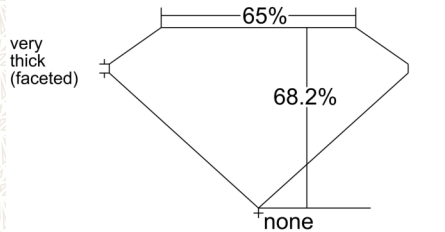

GIA NATURAL COLORED DIAMOND REPORT

January 07, 2025  
 Report Type ..... Grading Report  
 GIA Report Number ..... 1232474501  
 Shape and Cutting Style ..... Cushion Modified Brilliant  
 Measurements ..... 5.70 x 5.28 x 3.60 mm

Carat Weight ..... 1.00 carat  
 Color Grade ..... Fancy Deep Brown-Pink  
 Color Origin ..... Natural  
 Color Distribution ..... Even  
 Clarity Grade ..... SI1  
 Proportions:

Profile not to actual proportions

CLARITY CHARACTERISTICS

KEY TO SYMBOLS\*

- Crystal
- Cloud
- ~ Feather
- ∟ Needle

\* Red symbols denote internal characteristics (inclusions). Green or black symbols denote external characteristics (blemishes). Diagram is an approximate representation of the diamond, and symbols shown indicate type, position, and approximate size of clarity characteristics. All clarity characteristics may not be shown. Details of finish are not shown.