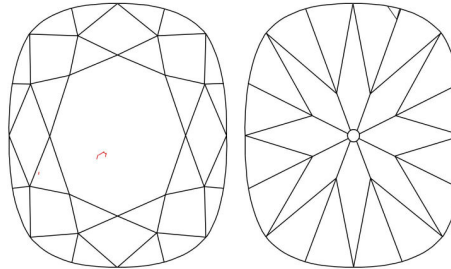

GIA NATURAL DIAMOND GRADING REPORT

May 03, 2023  
 GIA Report Number ..... 1226929172  
 Shape and Cutting Style ..... Cushion Brilliant  
 Measurements ..... 12.89 x 10.23 x 6.15 mm

GRADING RESULTS

Carat Weight ..... 5.69 carat  
 Color Grade ..... H  
 Clarity Grade ..... VS1

ADDITIONAL GRADING INFORMATION

Polish ..... Good  
 Symmetry ..... Good  
 Fluorescence ..... Faint  
 Inscription(s): GIA 1226929172  
**Comments:** Surface graining is not shown.

PROPORTIONS

Profile not to actual proportions

CLARITY CHARACTERISTICS

KEY TO SYMBOLS\*

-  Feather
-  Needle
-  Extra Facet

\* Red symbols denote internal characteristics (inclusions). Green or black symbols denote external characteristics (blemishes). Diagram is an approximate representation of the diamond, and symbols shown indicate type, position, and approximate size of clarity characteristics. All clarity characteristics may not be shown. Details of finish are not shown.