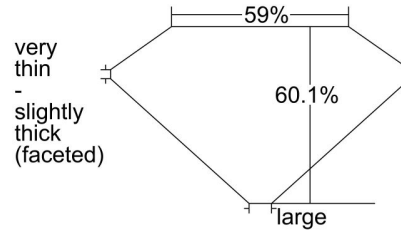

GIA NATURAL DIAMOND GRADING REPORT

May 03, 2023  
 GIA Report Number ..... 1226929172  
 Shape and Cutting Style ..... Cushion Brilliant  
 Measurements ..... 12.89 x 10.23 x 6.15 mm

GRADING RESULTS

Carat Weight ..... 5.69 carat  
 Color Grade ..... H  
 Clarity Grade ..... VS1

ADDITIONAL GRADING INFORMATION

Polish ..... Good  
 Symmetry ..... Good  
 Fluorescence ..... Faint  
 Inscription(s): GIA 1226929172  
**Comments:** Surface graining is not shown.

PROPORTIONS

Profile not to actual proportions

CLARITY CHARACTERISTICS

KEY TO SYMBOLS\*

-  Feather
-  Needle
-  Extra Facet

\* Red symbols denote internal characteristics (inclusions). Green or black symbols denote external characteristics (blemishes). Diagram is an approximate representation of the diamond, and symbols shown indicate type, position, and approximate size of clarity characteristics. All clarity characteristics may not be shown. Details of finish are not shown.