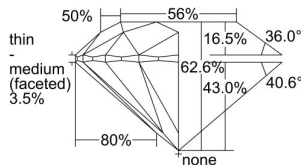

GIA®

FACSIMILE

GIA REPORT 1226327541

Verify this report at GIA.edu

GIA NATURAL DIAMOND DOSSIER®

March 24, 2022
GIA Report Number 1226327541
Shape and Cutting Style ..... Round Brilliant
Measurements ..... 6.26 - 6.31 x 3.93 mm

GRADING RESULTS

Carat Weight ..... 0.95 carat
Color Grade ..... H
Clarity Grade VVS2
Cut Grade ..... Excellent

ADDITIONAL GRADING INFORMATION

Polish ..... Excellent
Symmetry ..... Excellent
Fluorescence ..... None
Clarity Characteristics ..... Needle, Pinpoint
Inscription(s): GIA 1226327541

PROPORTIONS

Profile to actual proportions

GRADING SCALES

GIA COLOR SCALE	GIA CLARITY SCALE	GIA CUT SCALE
COLOURLESS	FLAWLESS	EXCELLENT
D	INTERNALLY FLAWLESS	
E	VVS₁	VERY GOOD
F		
G	VS₁	GOOD
H		
I	SI₁	FAIR
J		
K	I₁	POOR
L		
M	I₂	
N		
O	I₃	
P		
Q		
R		
S		
T		
U		
V		
W		
X		
Y		
Z