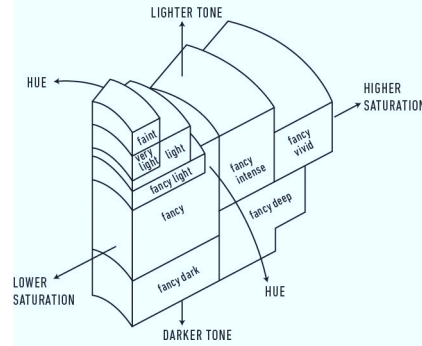

GIA NATURAL COLORED DIAMOND REPORT

January 13, 2022
 Report Type Identification and Origin Report
 GIA Report Number 1226216362
 Shape and Cutting Style Pear Modified Brilliant
 Measurements 5.80 x 3.60 x 2.25 mm
 Carat Weight 0.35 carat
 Color Grade Light Pink
 Color Origin Natural
 Color Distribution Not Applicable
 Inscription(s): GIA 1226216362

ADDITIONAL INFORMATION

GIA COLORED
DIAMOND
SCALE

Illustration of GIA fancy color grade interrelationships

The results documented in this report refer only to the diamond described, and were obtained using the techniques and equipment available to GIA at the time of examination. This report is not a guarantee or valuation. For additional information and important limitations and disclaimers, please see GIA.edu/terms or call +1 800 421 7250 or +1 760 603 4500. ©2021 Gemological Institute of America, Inc.