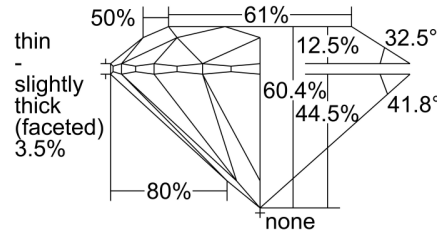

GIA DIAMOND GRADING REPORT

February 10, 2016
 GIA Report Number 1218738000
 Shape and Cutting Style Round Brilliant
 Measurements 7.82 - 7.93 x 4.76 mm

GRADING RESULTS

Carat Weight 1.80 carat
 Color Grade H
 Clarity Grade VVS1
 Cut Grade Excellent

ADDITIONAL GRADING INFORMATION

Polish Excellent
 Symmetry Very Good
 Fluorescence None
 Inscription(s): GIA 1218738000

PROPORTIONS

Profile to actual proportions

CLARITY CHARACTERISTICS

KEY TO SYMBOLS*

- Pinpoint

* Red symbols denote internal characteristics (inclusions). Green or black symbols denote external characteristics (blemishes). Diagram is an approximate representation of the diamond, and symbols shown indicate type, position, and approximate size of clarity characteristics. All clarity characteristics may not be shown. Details of finish are not shown.