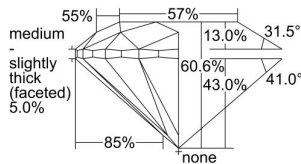

GIA®

FACSIMILE

GIA REPORT 11978761

Verify this report at GIA.edu

GIA NATURAL DIAMOND DOSSIER®

March 05, 2019
GIA Report Number 11978761
Shape and Cutting Style ..... Round Brilliant
Measurements ..... 5.55 - 5.62 x 3.39 mm

GRADING RESULTS

Carat Weight ..... 0.64 carat
Color Grade ..... G
Clarity Grade VS1
Cut Grade ..... Very Good

ADDITIONAL GRADING INFORMATION

Polish ..... Good
Symmetry ..... Very Good
Fluorescence ..... None
Clarity Characteristics ..... Crystal
Inscription(s): GIA 11978761

PROPORTIONS

Profile to actual proportions

GRADING SCALES

GIA COLOR SCALE

COLORLESS	D
	E
	F
	G
	H
	I
	J
NEAR COLORLESS	K
	L
FAINT	M
	N
	O
	P
	Q
	R
	S
	T
	U
	V
	W
	X
	Y
LIGHT	Z

GIA CLARITY SCALE

FLAWLESS	VERY VERY SLIGHTLY INCLUDED	VVS₁	VVS₂	VS₁	VS₂	SLIGHTLY INCLUDED	SI₁	SI₂	I₁	I₂	I₃	
												VERY SLIGHTLY INCLUDED

GIA CUT SCALE

EXCELLENT
VERY GOOD
GOOD
FAIR
POOR