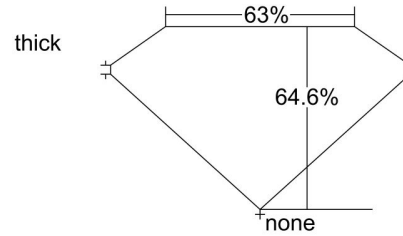

GIA NATURAL DIAMOND GRADING REPORT

June 29, 2018  
 GIA Report Number ..... 1192477103  
 Shape and Cutting Style ..... Emerald Cut  
 Measurements ..... 11.53 x 8.44 x 5.45 mm

GRADING RESULTS

Carat Weight ..... 5.04 carat  
 Color Grade ..... E  
 Clarity Grade ..... VS1

Profile not to actual proportions

CLARITY CHARACTERISTICS

KEY TO SYMBOLS\*

- Crystal
- Pinpoint

\* Red symbols denote internal characteristics (inclusions). Green or black symbols denote external characteristics (blemishes). Diagram is an approximate representation of the diamond, and symbols shown indicate type, position, and approximate size of clarity characteristics. All clarity characteristics may not be shown. Details of finish are not shown.