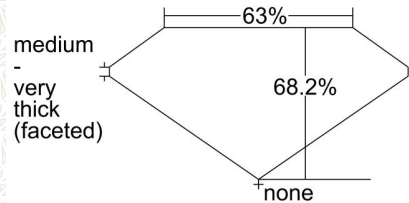

GIA COLORED DIAMOND REPORT

May 20, 2014  
 Report Type ..... Grading Report  
 GIA Report Number ..... 1179250277  
 Shape and Cutting Style ..... Cushion Modified Brilliant  
 Measurements ..... 5.97 x 5.91 x 4.03 mm

Carat Weight ..... 1.22 carat  
 Color Grade ..... Fancy Brownish Greenish Yellow  
 Color Origin ..... Natural  
 Color Distribution ..... Even  
 Clarity Grade ..... SI2  
 Proportions:

Profile not to actual proportions

CLARITY CHARACTERISTICS

KEY TO SYMBOLS\*

- Crystal
- Feather
- △ Natural
- △ Extra Facet

\* Red symbols denote internal characteristics (inclusions). Green or black symbols denote external characteristics (blemishes). Diagram is an approximate representation of the diamond, and symbols shown indicate type, position, and approximate size of clarity characteristics. All clarity characteristics may not be shown. Details of finish are not shown.