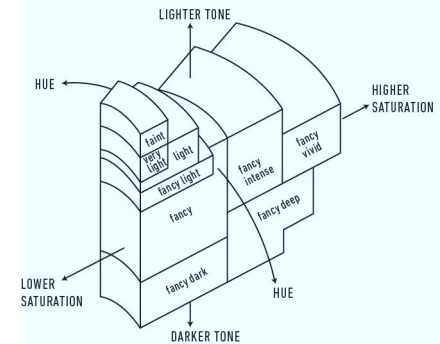

Carat Weight ..... 1.22 carat  
 Color Grade ..... Fancy Brownish Greenish Yellow  
 Color Origin ..... Natural  
 Color Distribution ..... Even  
 Clarity Grade ..... SI2  
 Proportions:

Profile not to actual proportions

CLARITY CHARACTERISTICS

KEY TO SYMBOLS\*

- Crystal
- Feather
- △ Natural
- △ Extra Facet

\* Red symbols denote internal characteristics (inclusions). Green or black symbols denote external characteristics (blemishes). Diagram is an approximate representation of the diamond, and symbols shown indicate type, position, and approximate size of clarity characteristics. All clarity characteristics may not be shown. Details of finish are not shown.

GIA COLORED DIAMOND SCALE

Illustration of GIA fancy color grade interrelationships

GIA CLARITY SCALE

VERY VERY SLIGHTLY INCLUDED	FLAWLESS
	INTERNALLY FLAWLESS
VERY VERY SLIGHTLY INCLUDED	VVS <sub>1</sub>
	VVS <sub>2</sub>
VERY SLIGHTLY INCLUDED	VS <sub>1</sub>
	VS <sub>2</sub>
SLIGHTLY INCLUDED	SI <sub>1</sub>
	SI <sub>2</sub>
INCLUDED	I <sub>1</sub>
	I <sub>2</sub>
	I <sub>3</sub>